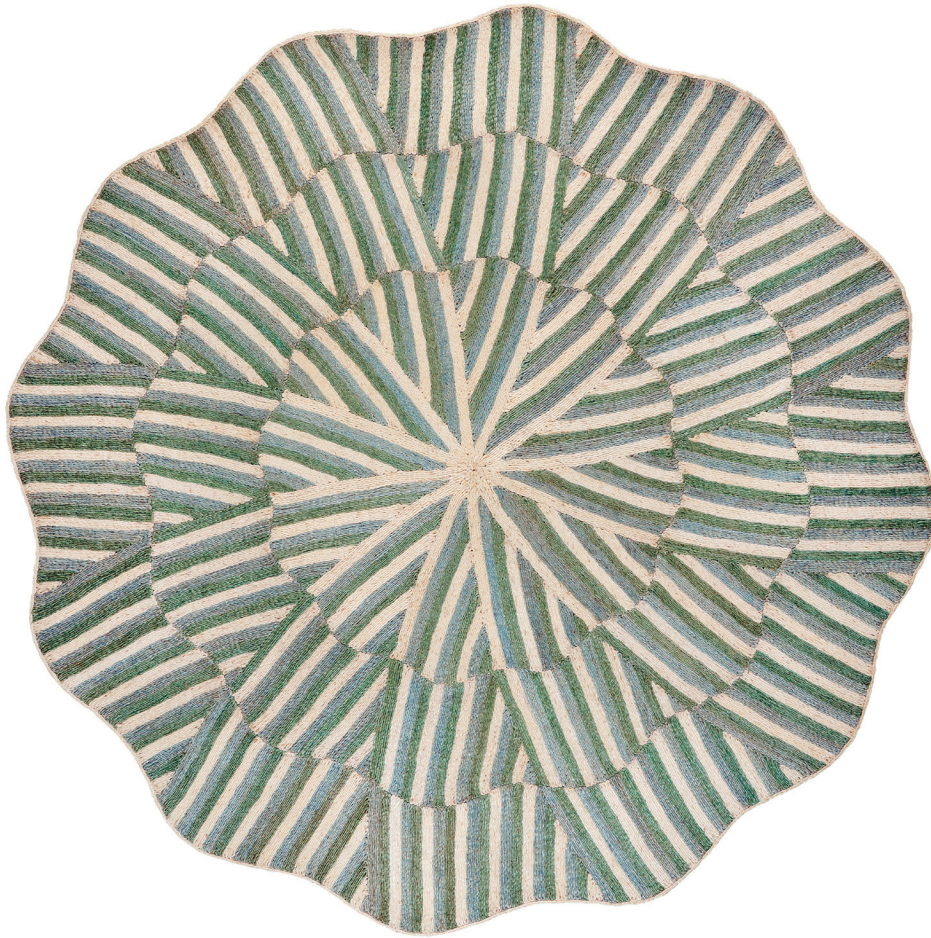

SUNBURST

089373

COLOR: SEAFOAM **FIBER:** ABACA **GROUP#** 900

9' ROUND RUG SHOWN

2' X 2' SAMPLE SHOWN

DETAIL SHOWN

DETAIL SHOWN

ABOUT SUNBURST:

AN UNUSUALLY FUN TAKE ON A DECONSTRUCTED STRIPE, SUNBURST IS A FLOWER-SHAPED RUG WITH AN OP-ART SOUL. THE PETAL-LIKE EDGE IS SCALLOPED GENTLY ENOUGH TO WORK AS A MORE CONVENTIONAL ROUND RUG, MAKING THE HAND-COILED ABACA CONSTRUCTION EXCEPTIONALLY EASY TO USE.

DETAIL SHOWN

ABOUT SUNBURST:

AN UNUSUALLY FUN TAKE ON A DECONSTRUCTED STRIPE, SUNBURST IS A FLOWER-SHAPED RUG WITH AN OP-ART SOUL. THE PETAL-LIKE EDGE IS SCALLOPED GENTLY ENOUGH TO WORK AS A MORE CONVENTIONAL ROUND RUG, MAKING THE HAND-COILED ABACA CONSTRUCTION EXCEPTIONALLY EASY TO USE.