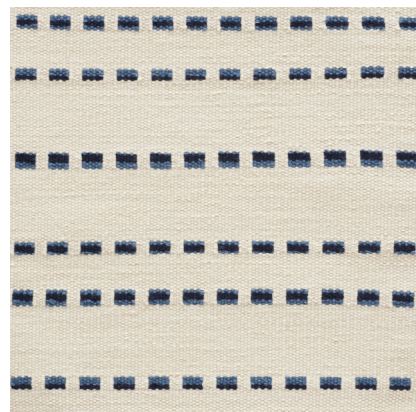

LA FOCE

CONSTRUCTION: HAND-KNOTTED

FIBER: WOOL & SILK

PATTERSONFLYNNMARTIN.COM

©2019 PATTERSON FLYNN MARTIN. ALL RIGHTS RESERVED.

TIMOTHY WHEALON

75444 IN NATURAL
ACTUAL 9' X 12' RUG SHOWN

75432 IN INK
2' X 2' SAMPLE SHOWN

LE NOTRE

CONSTRUCTION: HAND-KNOTTED

FIBER: WOOL

PATTERSONFLYNNMARTIN.COM

©2019 PATTERSON FLYNN MARTIN. ALL RIGHTS RESERVED.

TIMOTHY WHEALON

75418 IN IVY
2' X 2' SAMPLE SHOWN

75417 IN OCEAN
2' X 2' SAMPLE SHOWN