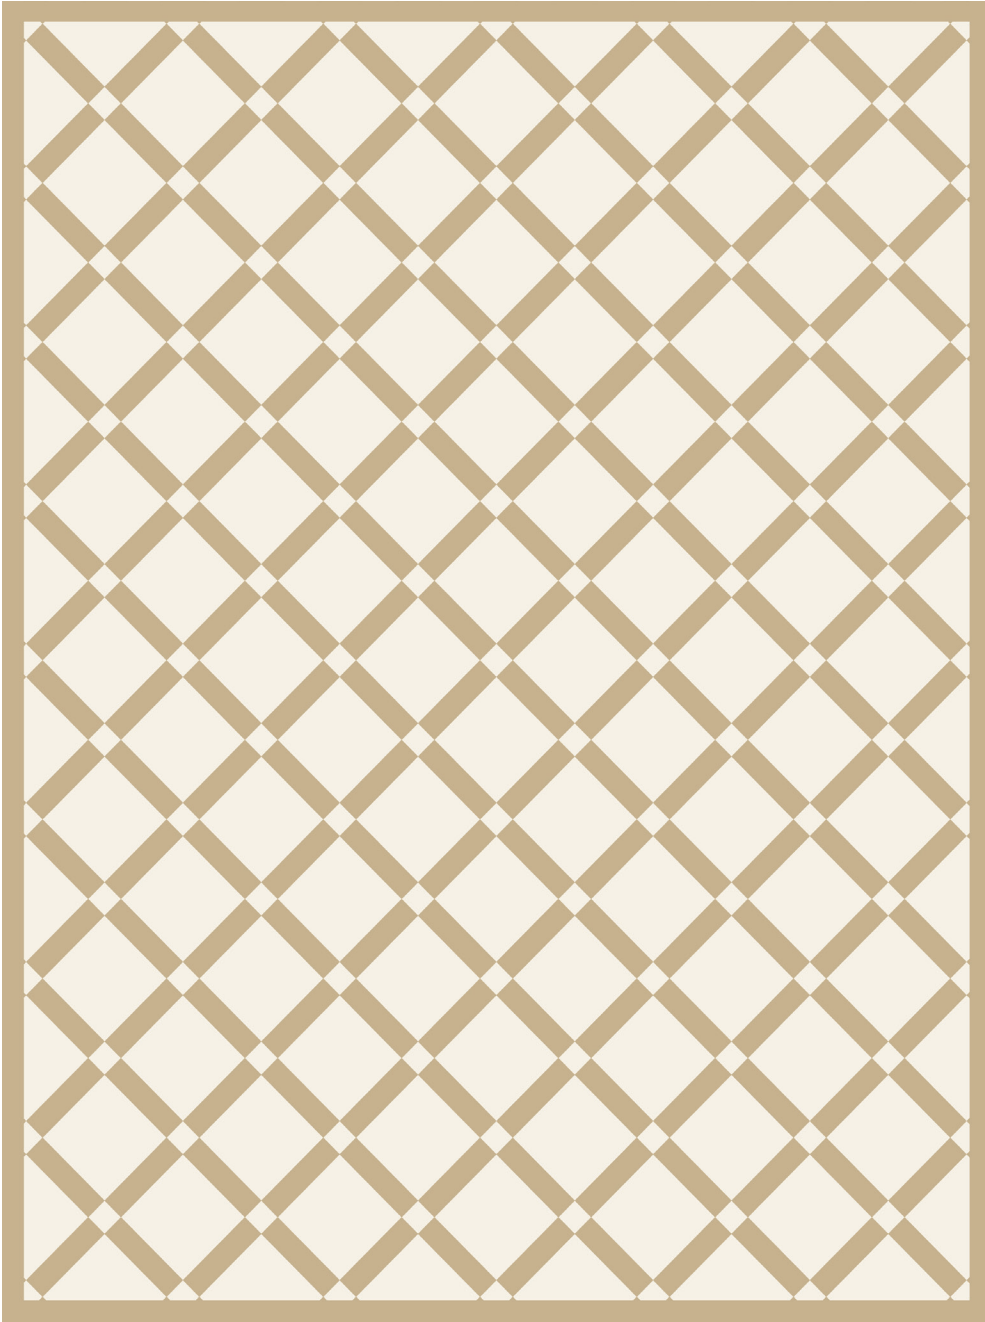

MAGIC CARPET
HAND-WOVEN WOOL
75412

MAGIC CARPET
HAND-WOVEN WOOL
74941

MAGIC CARPET
HAND-WOVEN WOOL
75411

MAGIC CARPET
HAND-WOVEN WOOL
75413

DOT DOT DOT
HAND-WOVEN WOOL
75419

DOT DOT DOT
HAND-WOVEN WOOL
75418

75428 IN COGNAC
ARTWORK FOR 9' X 12' RUG SHOWN

BASQUE

CONSTRUCTION: HAND-WOVEN

FIBER: ABACA

PATTERSONFLYNNMARTIN.COM

©2019 PATTERSON FLYNN MARTIN. ALL RIGHTS RESERVED.

TIMOTHY WHEALON

2' X 2' SAMPLE SHOWN