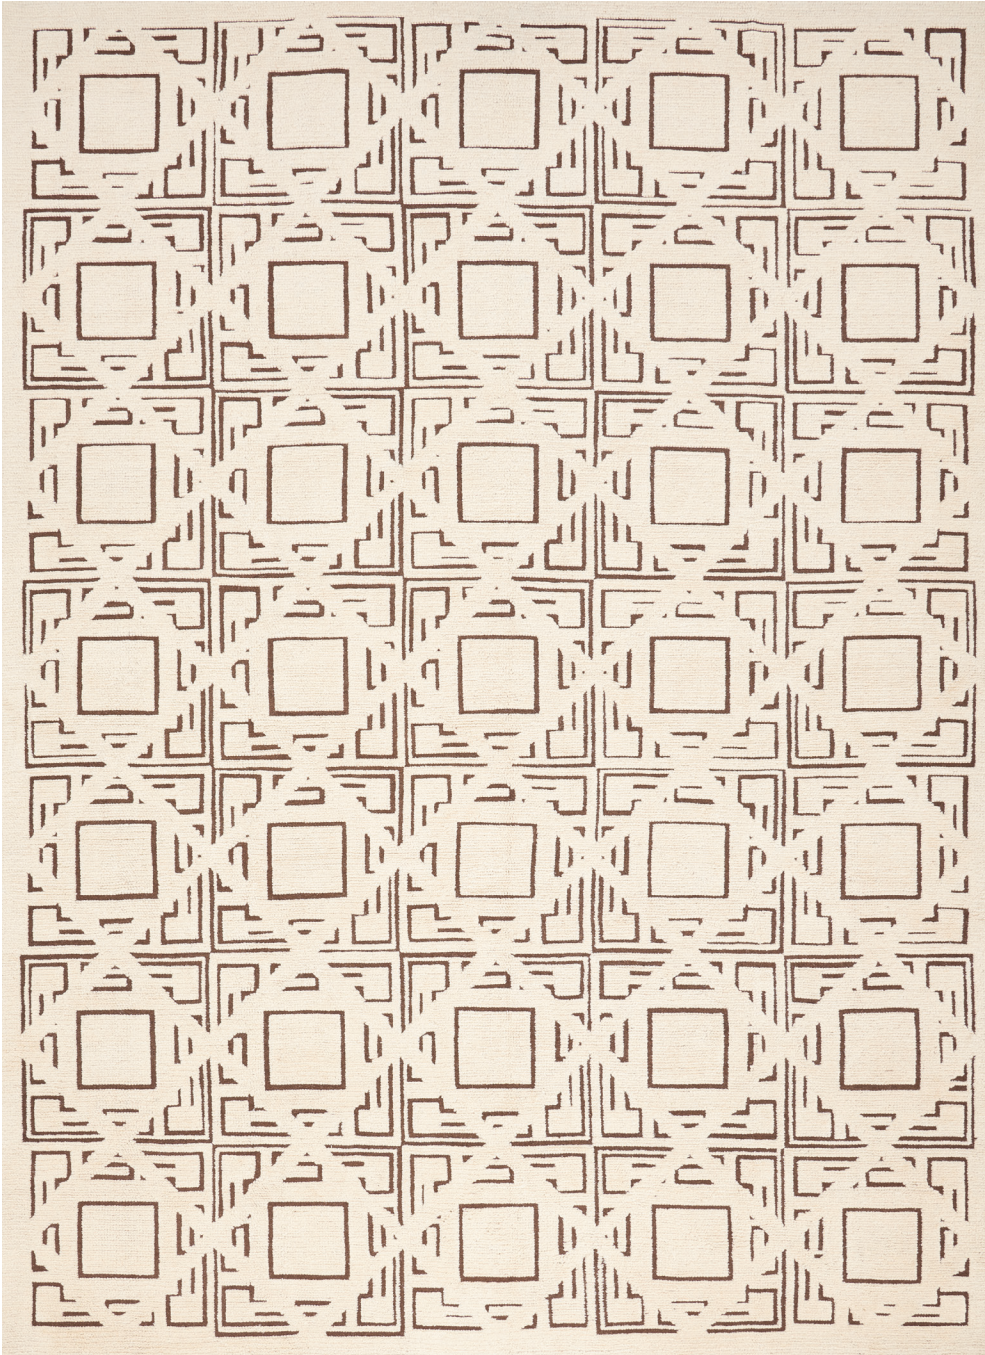

MAGIC CARPET
HAND-WOVEN WOOL
75412

MAGIC CARPET
HAND-WOVEN WOOL
74941

MAGIC CARPET
HAND-WOVEN WOOL
75411

MAGIC CARPET
HAND-WOVEN WOOL
75413

DOT DOT DOT
HAND-WOVEN WOOL
75419

DOT DOT DOT
HAND-WOVEN WOOL
75418

LA FOCE

CONSTRUCTION: HAND-KNOTTED

FIBER: WOOL & SILK

PATTERSONFLYNNMARTIN.COM

©2019 PATTERSON FLYNN MARTIN. ALL RIGHTS RESERVED.

TIMOTHY WHEALON

75444 IN NATURAL
ACTUAL 9' X 12' RUG SHOWN

75432 IN INK
2' X 2' SAMPLE SHOWN