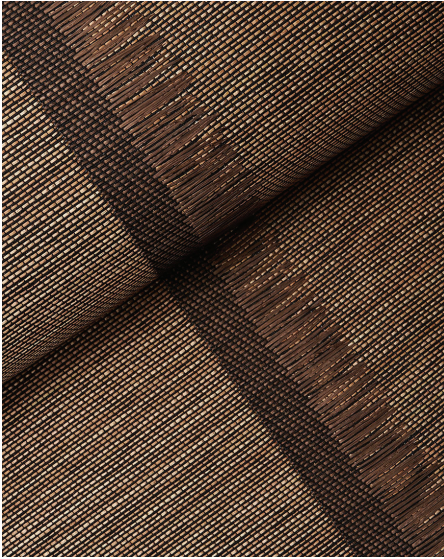

AXEL FRINGE WALLCOVERING

Woven in Italy, Axel Fringe Wallcovering is a stunning vertical stripe made of viscose raffia. A ribbed jacquard twill with an eye-catching cut fringe detail, this wallpaper adds fabulous texture, extraordinary dimension and wonderful light effects to any space. Use it with Axel Plaid Wallcovering for an extra dose of chic.

AXEL FRINGE WALLCOVERING
BROWN & COPPER 5015711
WALLCOVERING

AXEL FRINGE WALLCOVERING
PARCHMENT 5015712
WALLCOVERING

AXEL FRINGE WALLCOVERING
PEACOCK & BROWN 5015710
WALLCOVERING

DISTRIBUTED THROUGH SCHUMACHER