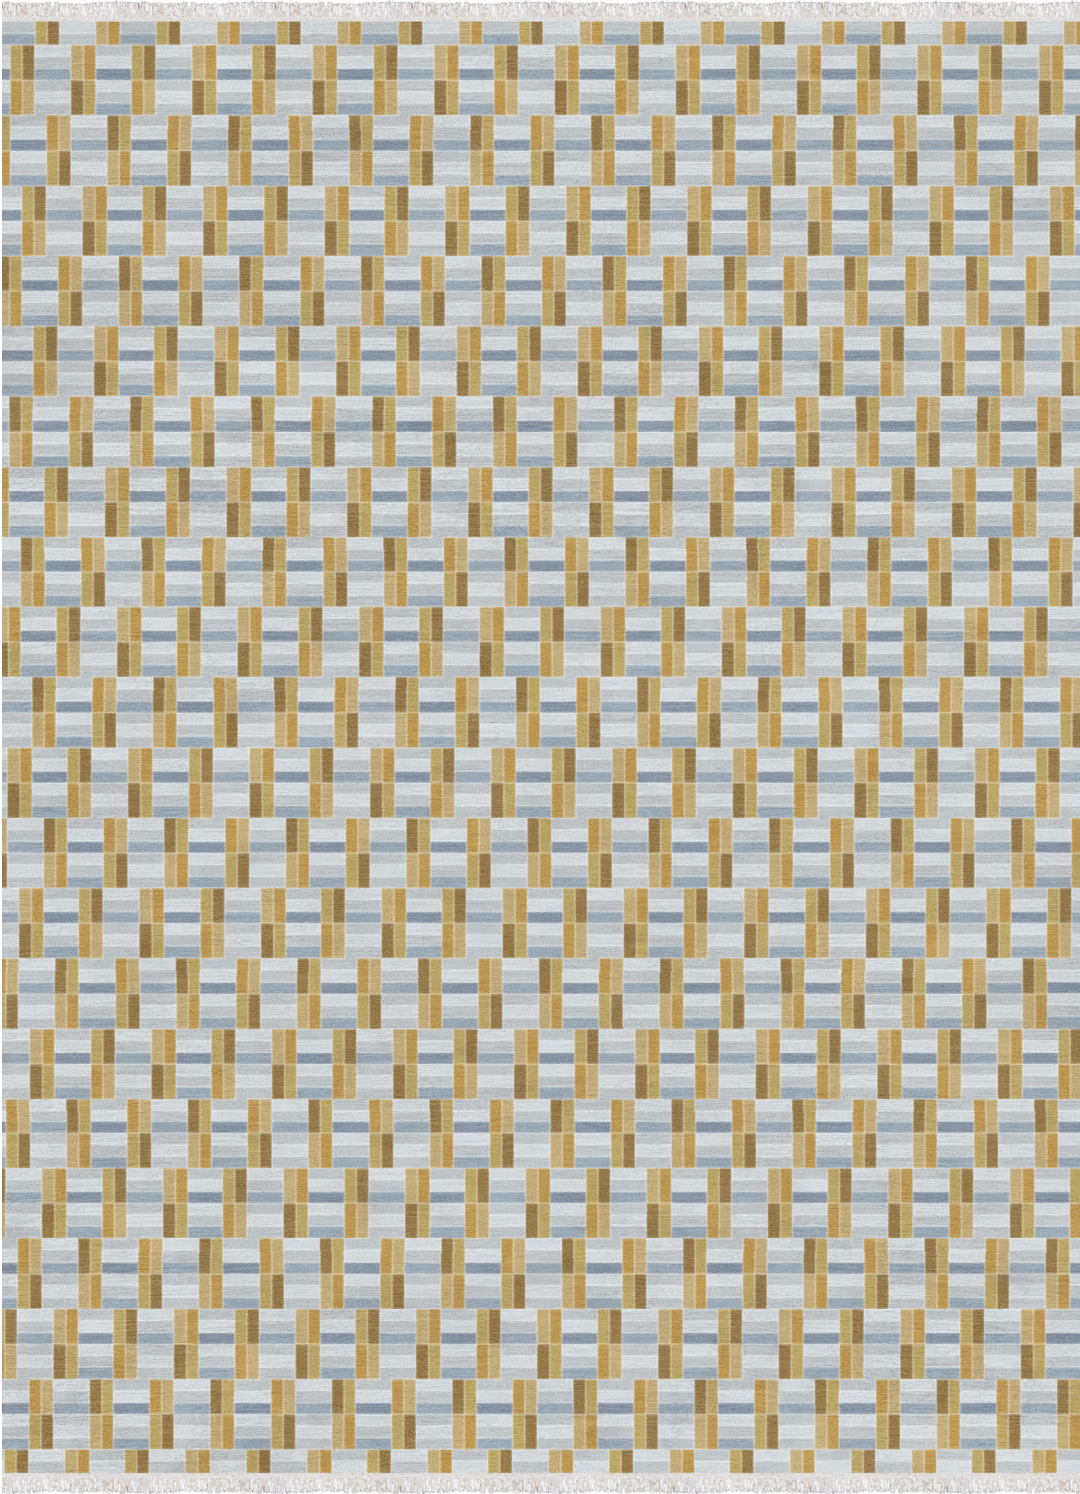

## MONDRIAN

**CONSTRUCTION:** HAND-WOVEN

**FIBER:** SILK

**PATTERSONFLYNNMARTIN.COM**

©2020 PATTERSON FLYNN MARTIN. ALL RIGHTS RESERVED.

*CUSTOM OPTIONS AVAILABLE*

**NEW VIENNA**

**78859** IN GOLDEN  
ARTWORK FOR 9' X 12' RUG SHOWN