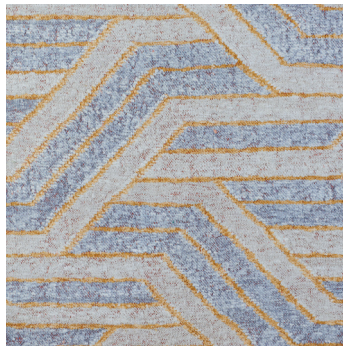

**PFM**

**COLLECTION AT A GLANCE**

BIJOU  
HAND-WOVEN SILK  
78869

DARIEN  
HAND-WOVEN SILK  
78861

GRIDON  
HAND-WOVEN SILK  
78863

HIGH-RISE  
HAND-WOVEN SILK  
78859

KOMODO  
HAND-WOVEN SILK  
78867

MONDRIAN  
HAND-WOVEN SILK  
78872

TELLIN  
HAND-WOVEN SILK  
78865

*DON'T FORGET—ANY OF THESE PATTERNS CAN BE CUSTOMIZED!*

**NEW VIENNA**

**PATTERSONFLYNNMARTIN.COM**

©2020 PATTERSON FLYNN MARTIN. ALL RIGHTS RESERVED.

NEW VIENNA

78869 IN MULTI  
ACTUAL 9' X 12' RUG SHOWN