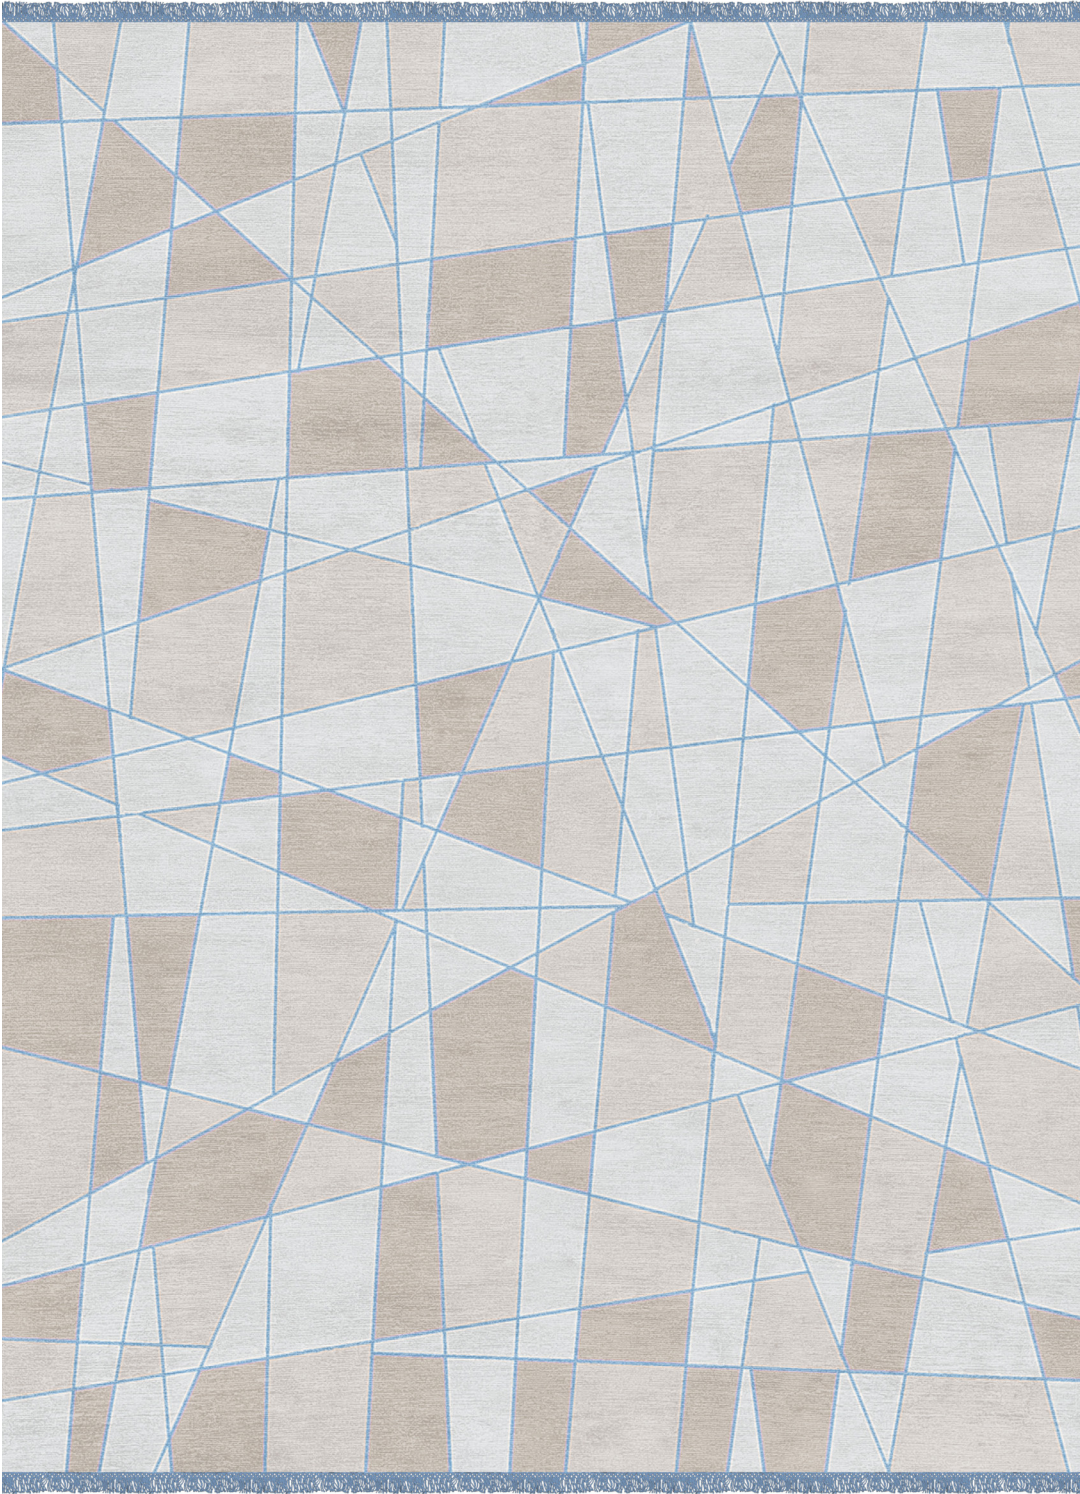

**HIGH-RISE**

**CONSTRUCTION:** HAND-WOVEN

**FIBER:** SILK

**PATTERSONFLYNNMARTIN.COM**

©2020 PATTERSON FLYNN MARTIN. ALL RIGHTS RESERVED.

*CUSTOM OPTIONS AVAILABLE*

**NEW VIENNA**

**78863** IN LIGHT BLUE  
ARTWORK FOR 9' X 12' RUG SHOWN