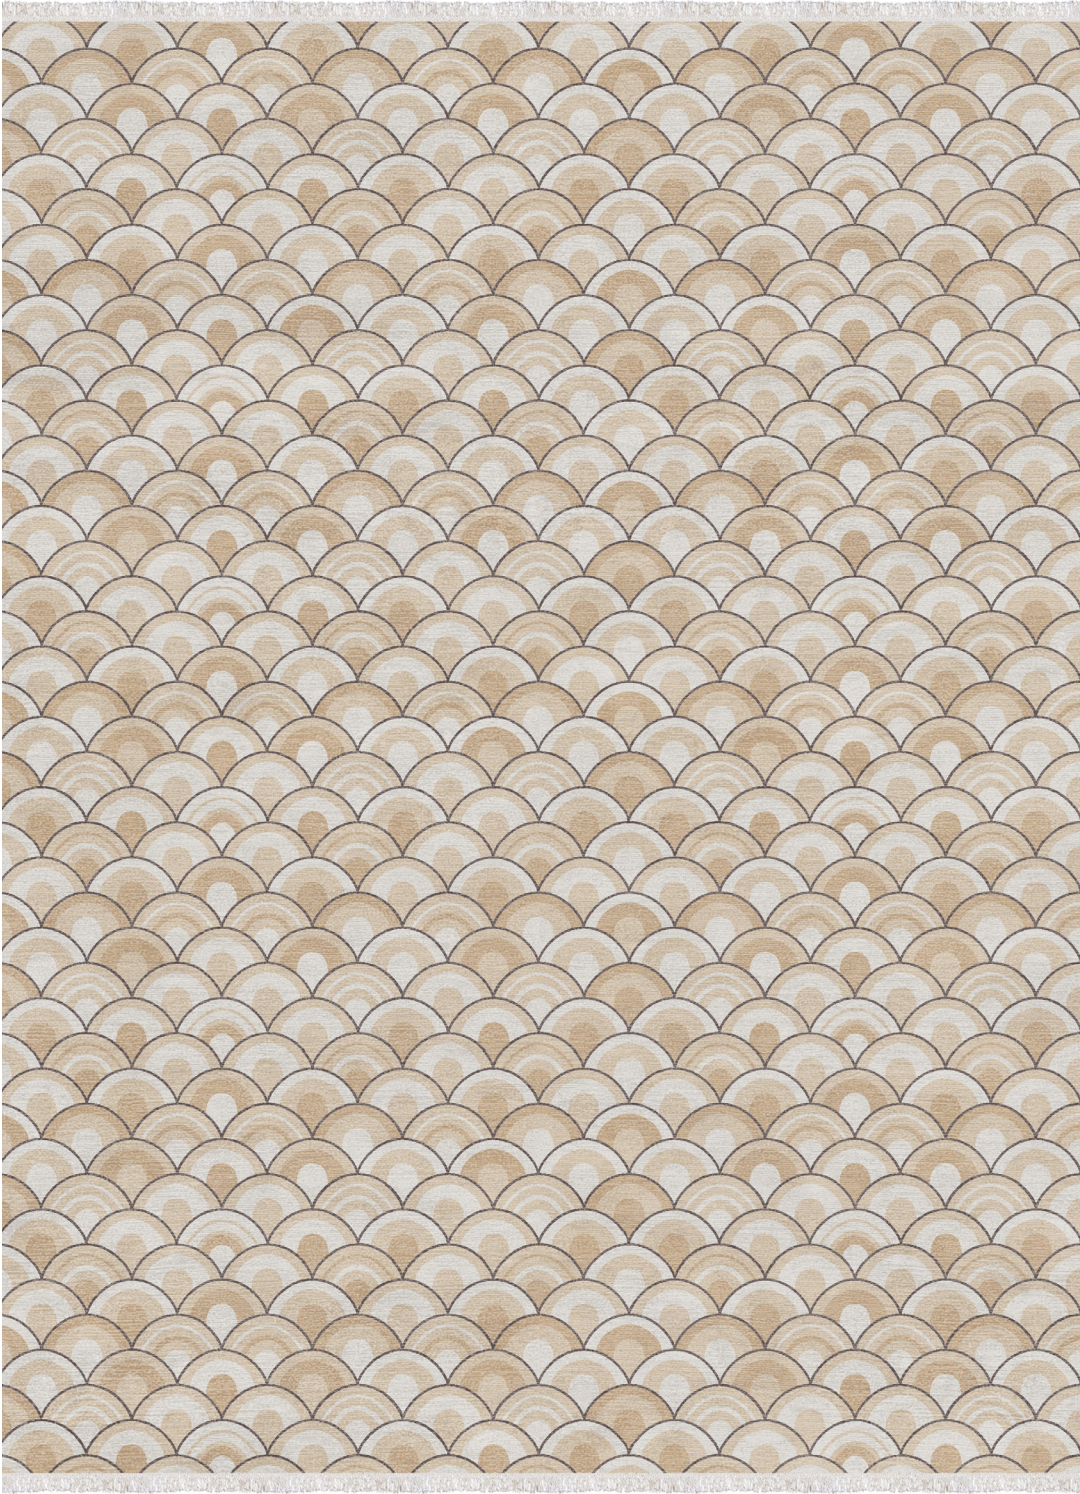

**GRIDON**

**CONSTRUCTION:** HAND-WOVEN

**FIBER:** SILK

**PATTERSONFLYNNMARTIN.COM**

©2020 PATTERSON FLYNN MARTIN. ALL RIGHTS RESERVED.

*CUSTOM OPTIONS AVAILABLE*

**NEW VIENNA**

**78865** IN PEARL  
*ARTWORK FOR 9' X 12' RUG SHOWN*