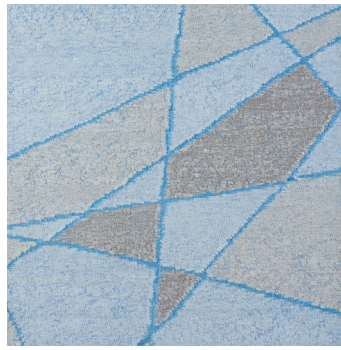

**PFM**

**COLLECTION AT A GLANCE**

BIJOU  
HAND-WOVEN SILK  
78869

DARIEN  
HAND-WOVEN SILK  
78861

GRIDON  
HAND-WOVEN SILK  
78863

HIGH-RISE  
HAND-WOVEN SILK  
78859

KOMODO  
HAND-WOVEN SILK  
78867

MONDRIAN  
HAND-WOVEN SILK  
78872

TELLIN  
HAND-WOVEN SILK  
78865

*DON'T FORGET—ANY OF THESE PATTERNS CAN BE CUSTOMIZED!*

**NEW VIENNA**

**PATTERSONFLYNNMARTIN.COM**

©2020 PATTERSON FLYNN MARTIN. ALL RIGHTS RESERVED.

NEW VIENNA

78869 IN MULTI  
ACTUAL 9' X 12' RUG SHOWN