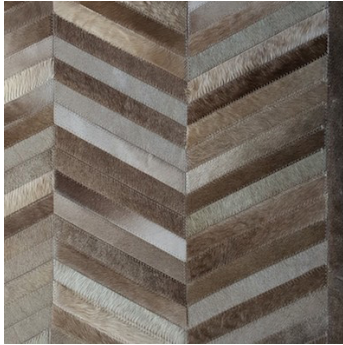

SMALL HERRINGBONE
COWHIDE
56776