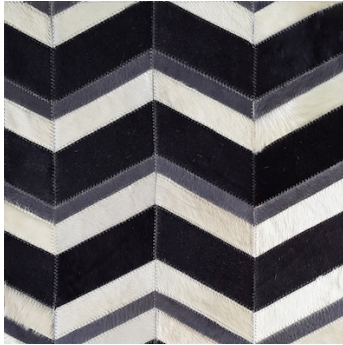

MULTI HERRINGBONE
COWHIDE
65236