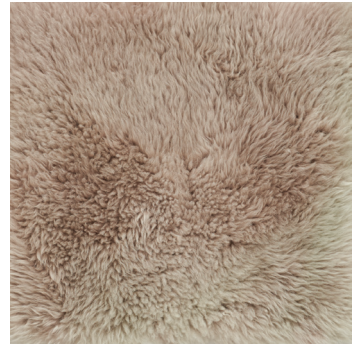

## COLLECTION AT A GLANCE

ALPACA  
ALPACA FUR  
55619

ALPACA  
ALPACA FUR  
55614

ADA  
SHEEPSKIN  
56921

ONKA  
SHEEPSKIN  
61046

MORAI  
SHEEPSKIN  
61040

THICK STRIPES  
SHEEPSKIN  
61019

LONG HAIR SHEARLING  
MERINO SHEEPSKIN  
55451

LONG HAIR SHEARLING  
MERINO SHEEPSKIN  
55452

LONG HAIR SHEARLING  
MERINO SHEEPSKIN  
55454

SPOTS  
MERINO SHEEPSKIN  
61052

ALDEA  
MERINO SHEEPSKIN  
76524

ALDEA  
MERINO SHEEPSKIN  
76527

**PFM**

**COLLECTION AT A GLANCE**

CHEVRON  
MERINO SHEEPSKIN & GOAT  
76521

TECKA STRIPE  
MERINO SHEEPSKIN & GOAT  
76530

CURLY GOAT SKIN  
GOAT HIDE  
68250

CURLY GOAT SKIN  
GOAT HIDE  
55739

CURLY GOAT SKIN  
GOAT HIDE  
55741