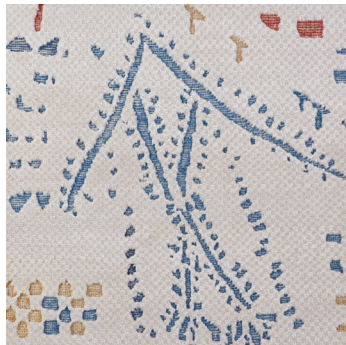

PFM

COLLECTION AT A GLANCE

ADAPTATION
MIXED TEXTURE SILK & WOOL
78470

CHANTING
MIXED TEXTURE SILK & WOOL
78476

RITUAL
MIXED TEXTURE WOOL & SILK
78474

MAGURA
MIXED TEXTURE WOOL
78472

DON'T FORGET—ANY OF THESE PATTERNS CAN BE CUSTOMIZED!

LASCAUX

Inspired by the French cave paintings of the same name, these designs incorporate the gestural artwork created by early storytellers.

PATTERSONFLYNNMARTIN.COM

©2020 PATTERSON FLYNN MARTIN. ALL RIGHTS RESERVED.

LASCAUX

58587 IN WINTER
ACTUAL 9' X 12' RUG SHOWN

ADAPTATION

CONSTRUCTION: MIXED TEXTURE

FIBER: SILK & WOOL

PATTERSONFLYNNMARTIN.COM

©2020 PATTERSON FLYNN MARTIN. ALL RIGHTS RESERVED.

CUSTOM OPTIONS AVAILABLE

LASCAUX

78472 IN BLUE
ARTWORK FOR 9' X 12' RUG SHOWN

MAGURA

CONSTRUCTION: MIXED TEXTURE

FIBER: WOOL

PATTERSONFLYNNMARTIN.COM

©2020 PATTERSON FLYNN MARTIN. ALL RIGHTS RESERVED.

CUSTOM OPTIONS AVAILABLE