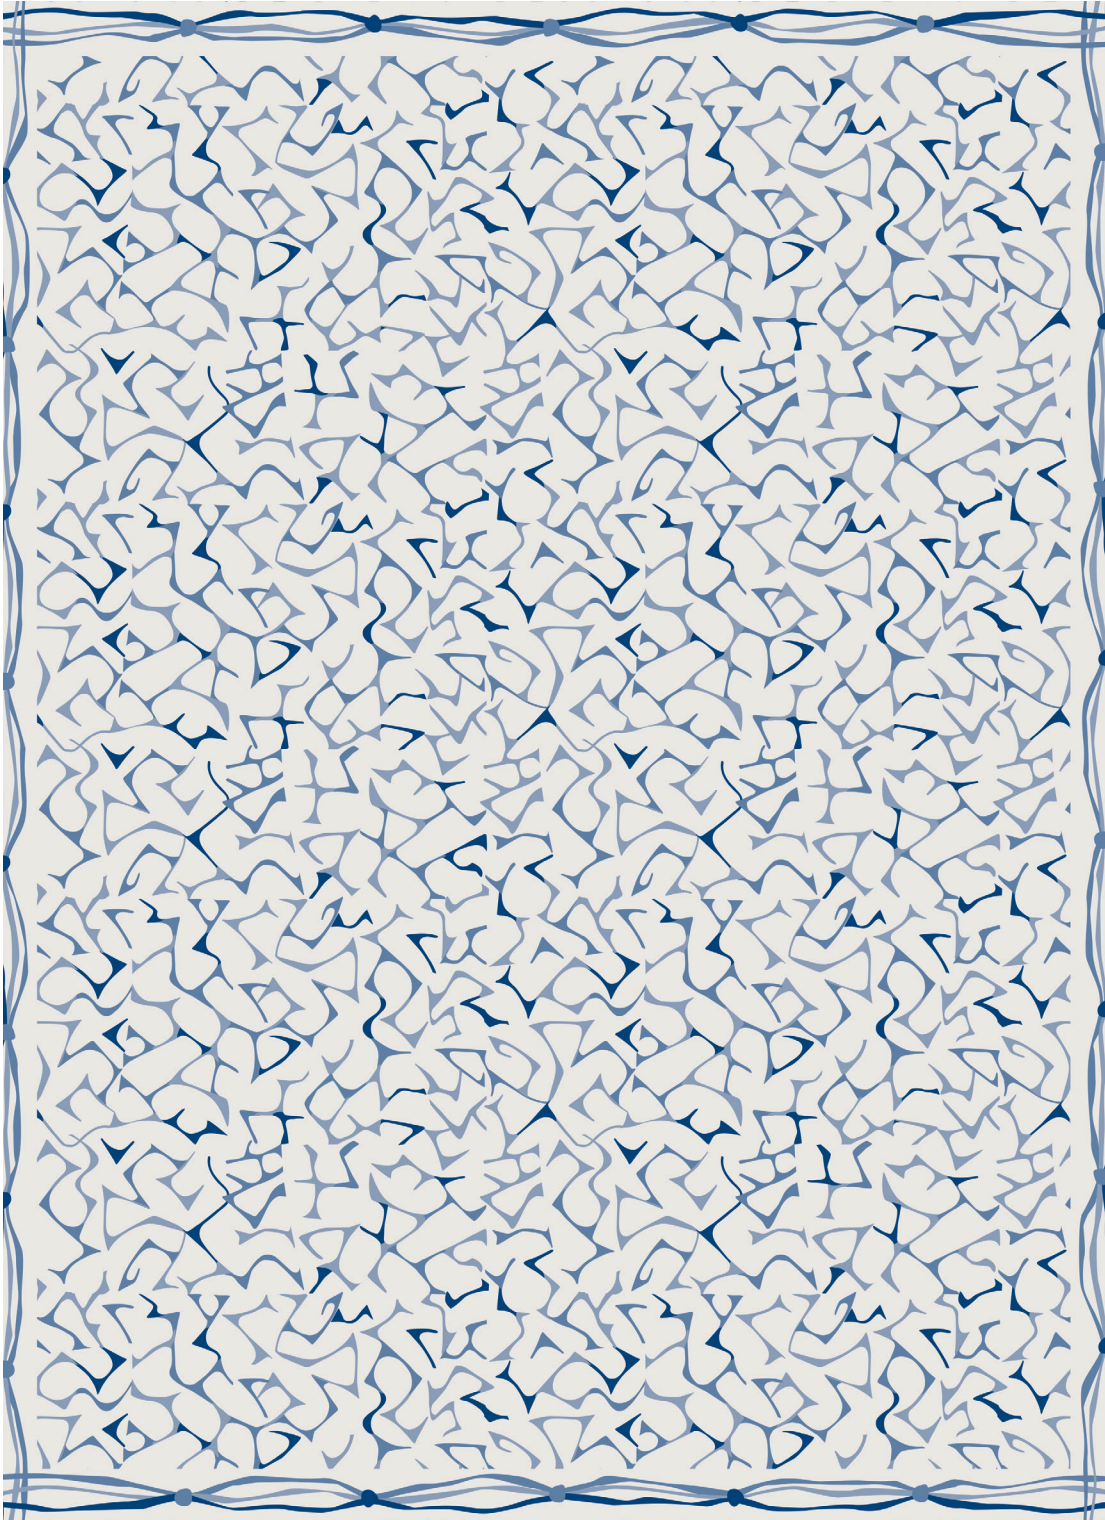

LASCAUX

58588 IN SPARKS
ACTUAL 9' X 12' RUG SHOWN

RITUAL

CONSTRUCTION: MIXED TEXTURE

FIBER: WOOL & SILK

PATTERSONFLYNNMARTIN.COM

©2020 PATTERSON FLYNN MARTIN. ALL RIGHTS RESERVED.

CUSTOM OPTIONS AVAILABLE

LASCAUX

78472 IN BLUE
ARTWORK FOR 9' X 12' RUG SHOWN

MAGURA

CONSTRUCTION: MIXED TEXTURE

FIBER: WOOL

PATTERSONFLYNNMARTIN.COM

©2020 PATTERSON FLYNN MARTIN. ALL RIGHTS RESERVED.

CUSTOM OPTIONS AVAILABLE