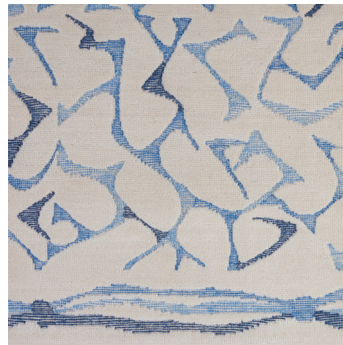

CHANTING
MIXED TEXTURE SILK & WOOL
78476

MAGURA
MIXED TEXTURE WOOL
78472

DON'T FORGET—ANY OF THESE PATTERNS CAN BE CUSTOMIZED!

LASCAUX

Inspired by the French cave paintings of the same name, these designs incorporate the gestural artwork created by early storytellers.

PATTERSONFLYNNMARTIN.COM

©2020 PATTERSON FLYNN MARTIN. ALL RIGHTS RESERVED.