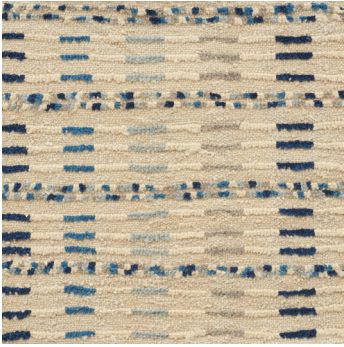

PFM

COLLECTION AT A GLANCE

DUKU
HAND-WOVEN, MIXED
TEXTURE WOOL & HEMP
74080

DUKU
HAND-WOVEN, MIXED
TEXTURE WOOL & HEMP
74078

HATLARI
HAND-WOVEN HEMP & WOOL
74087

KABA DUKULU
HAND-WOVEN, MIXED
TEXTURE WOOL & HEMP
74084

FILICCO
HAND-WOVEN WOOL
74019

FILICCO
HAND-WOVEN WOOL
74017

FILICCO
HAND-WOVEN WOOL
74018

DON'T FORGET-ANY OF THESE PATTERNS CAN BE CUSTOMIZED!

KARAKAN