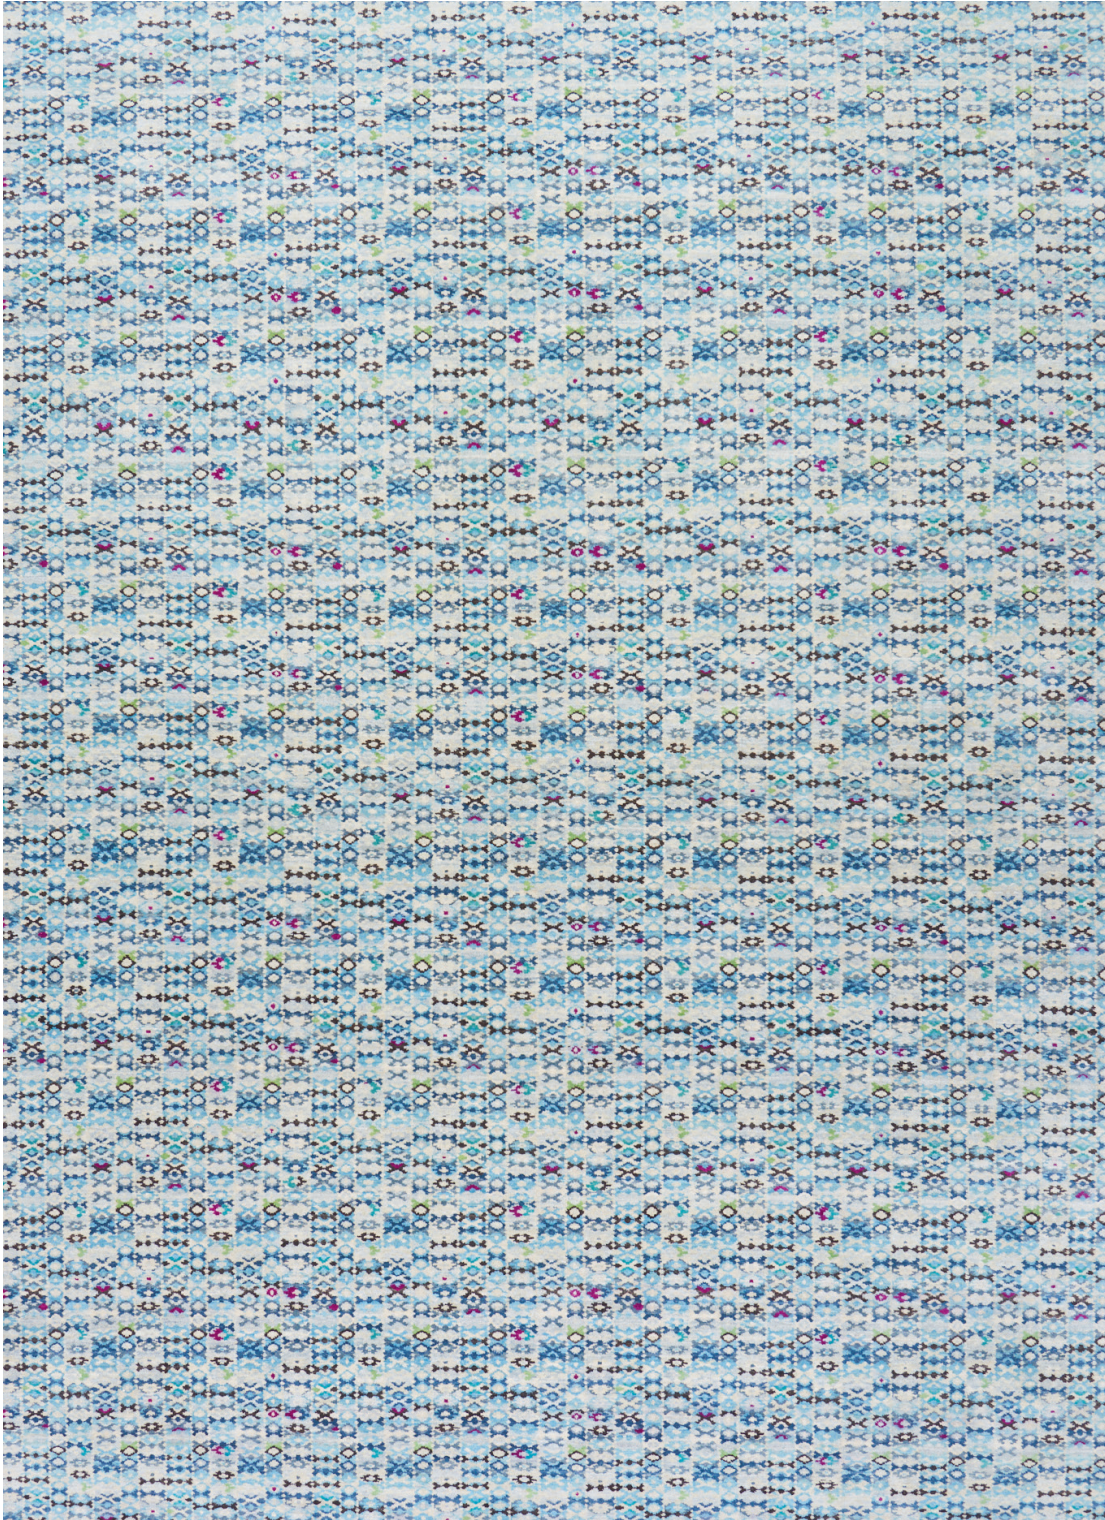

GORGEOUS MULTIS

75783 IN YELLOW & GREEN MULTI
ACTUAL 9' X 12' RUG SHOWN

FOLKY

CONSTRUCTION: HAND-KNOTTED

FIBER: WOOL

PATTERSONFLYNNMARTIN.COM

©2020 PATTERSON FLYNN MARTIN. ALL RIGHTS RESERVED.

CUSTOM OPTIONS AVAILABLE

GORGEOUS MULTIS

75786 IN PINK MULTI
ACTUAL 6' X 9' RUG SHOWN

MANISA

CONSTRUCTION: HAND-KNOTTED

FIBER: WOOL

PATTERSONFLYNNMARTIN.COM

©2020 PATTERSON FLYNN MARTIN. ALL RIGHTS RESERVED.

CUSTOM OPTIONS AVAILABLE

GORGEOUS MULTIS

75788 IN BLUE MULTI
ACTUAL 9' X 12' RUG SHOWN

OLAB

CONSTRUCTION: HAND-KNOTTED

FIBER: WOOL

PATTERSONFLYNNMARTIN.COM

©2020 PATTERSON FLYNN MARTIN. ALL RIGHTS RESERVED.

CUSTOM OPTIONS AVAILABLE

GORGEOUS MULTIS

75789 IN BLUE, RED & GREEN MULTI
ARTWORK FOR 9' X 12' RUG SHOWN

ARALIK

CONSTRUCTION: HAND-KNOTTED

FIBER: WOOL

PATTERSONFLYNNMARTIN.COM

©2020 PATTERSON FLYNN MARTIN. ALL RIGHTS RESERVED.

CUSTOM OPTIONS AVAILABLE