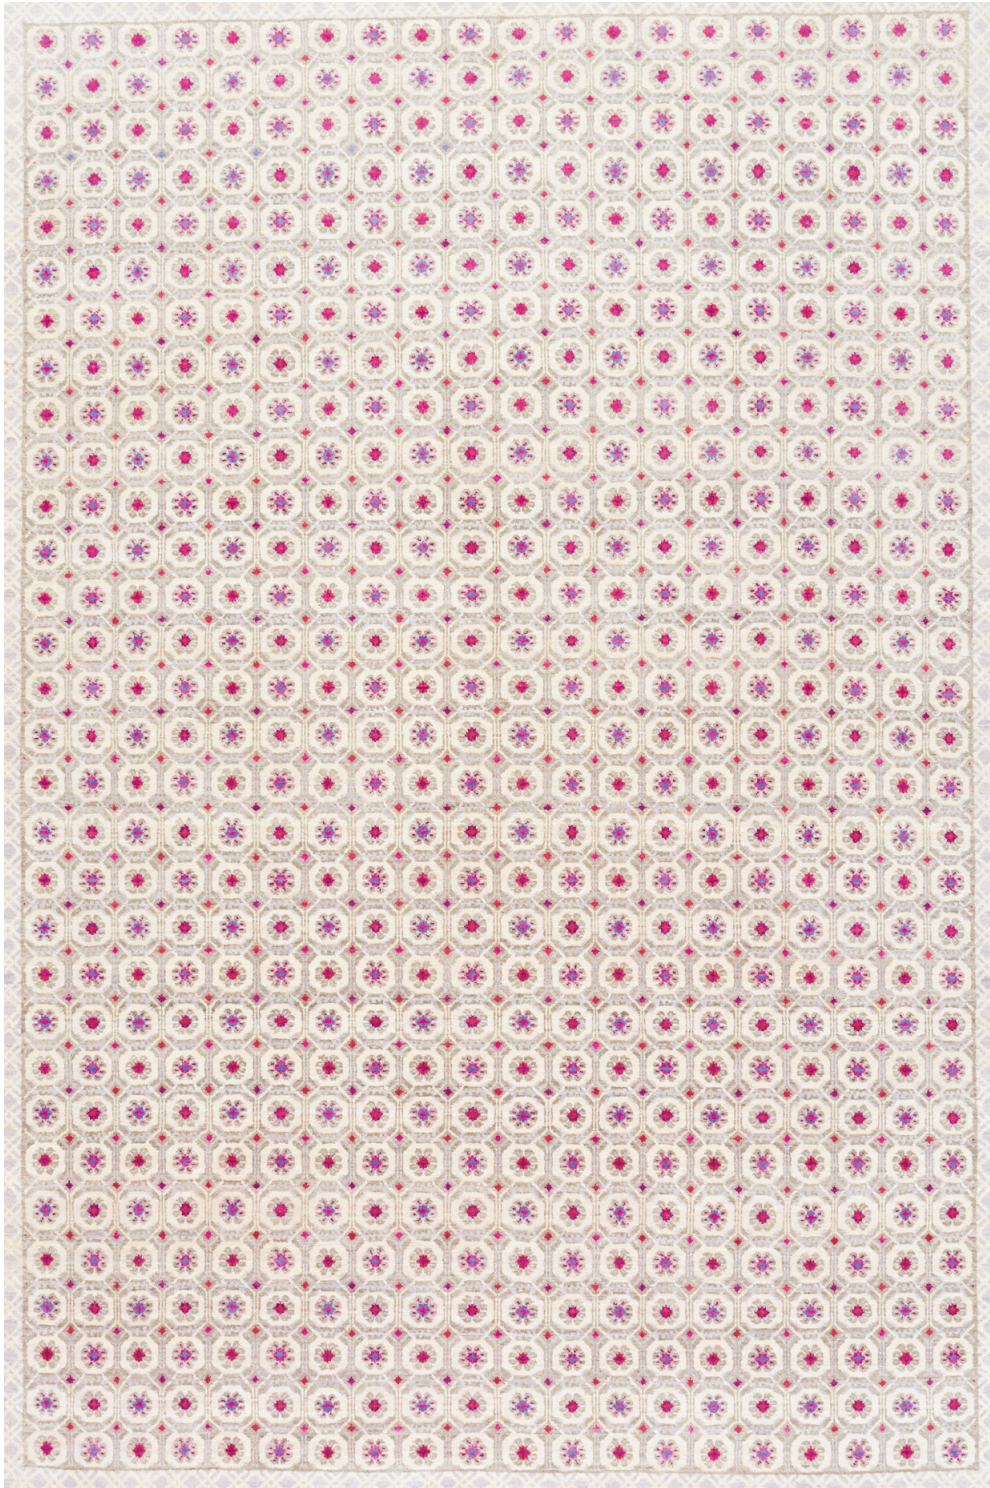

GORGEOUS MULTIS

75783 IN YELLOW & GREEN MULTI
ACTUAL 9' X 12' RUG SHOWN

FOLKY

CONSTRUCTION: HAND-KNOTTED

FIBER: WOOL

PATTERSONFLYNNMARTIN.COM

©2020 PATTERSON FLYNN MARTIN. ALL RIGHTS RESERVED.

CUSTOM OPTIONS AVAILABLE

GORGEOUS MULTIS

75786 IN PINK MULTI
ACTUAL 6' X 9' RUG SHOWN

MANISA

CONSTRUCTION: HAND-KNOTTED

FIBER: WOOL

PATTERSONFLYNNMARTIN.COM

©2020 PATTERSON FLYNN MARTIN. ALL RIGHTS RESERVED.

CUSTOM OPTIONS AVAILABLE

GORGEOUS MULTIS

75788 IN BLUE MULTI
ACTUAL 9' X 12' RUG SHOWN

OLAB

CONSTRUCTION: HAND-KNOTTED

FIBER: WOOL

PATTERSONFLYNNMARTIN.COM

©2020 PATTERSON FLYNN MARTIN. ALL RIGHTS RESERVED.

CUSTOM OPTIONS AVAILABLE

GORGEOUS MULTIS

75789 IN BLUE, RED & GREEN MULTI
ARTWORK FOR 9' X 12' RUG SHOWN

ARALIK

CONSTRUCTION: HAND-KNOTTED

FIBER: WOOL

PATTERSONFLYNNMARTIN.COM

©2020 PATTERSON FLYNN MARTIN. ALL RIGHTS RESERVED.

CUSTOM OPTIONS AVAILABLE