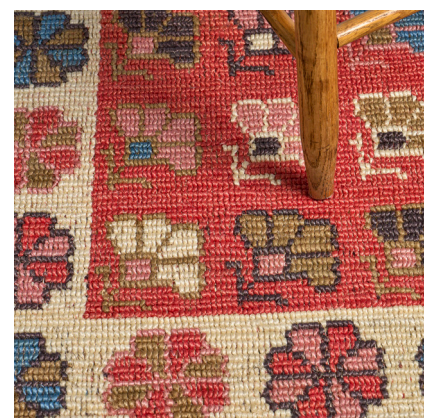

ANTIQUE TEXTILES INSPIRED THE STYLIZED FLORAL GRID THAT FANS ACROSS THE SURFACE OF OUR FULL BLOOM RUG. MADE WITH PETITE LOOPS, THE TIGHT BRAIDED ABACA CONSTRUCTION MAKES FOR AN ORGANIZED LAYOUT WITH A CLEAN REPEAT AND SMALL SCALE THAT LENDS ITSELF TO EASY CUSTOMIZATION.

### ABOUT FULL BLOOM:

ANTIQUE TEXTILES INSPIRED THE STYLIZED FLORAL GRID THAT FANS ACROSS THE SURFACE OF OUR FULL BLOOM RUG. RANDOMLY PLACED COLORS CREATE SURFACE INTEREST AND MOVEMENT WITHIN THE SMALL SCALE DESIGN, WHILE THE TIGHT BRAIDED ABACA CONSTRUCTION MAKES FOR AN ORGANIZED LAYOUT WITH A CLEAN REPEAT THAT LENDS ITSELF TO EASY CUSTOMIZATION.

## FULL BLOOM

093990

COLOR: GARNET MULTI FIBER: ABACA GROUP# 900

ARTWORK OF 9' X 12' RUG SHOWN

2' X 2' SAMPLE SHOWN

DETAIL SHOWN

DETAIL SHOWN