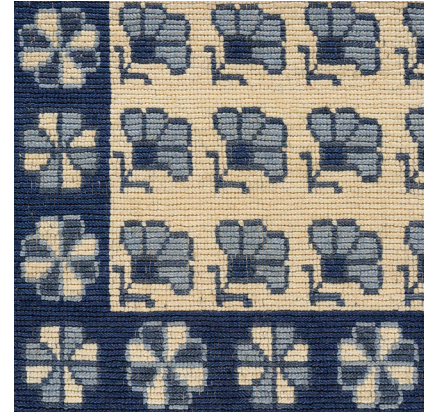

**FULL BLOOM**

093989

**COLOR:** PORCELAIN BLUE **FIBER:** ABACA **GROUP#** 900

ACTUAL 8' X 10' RUG SHOWN

2' X 2' SAMPLE SHOWN

DETAIL SHOWN

DETAIL SHOWN

**ABOUT FULL BLOOM:**

ANTIQUE TEXTILES INSPIRED THE STYLIZED FLORAL GRID THAT FANS ACROSS THE SURFACE OF OUR FULL BLOOM RUG. MADE WITH PETITE LOOPS, THE TIGHT BRAIDED ABACA CONSTRUCTION MAKES FOR AN ORGANIZED LAYOUT WITH A CLEAN REPEAT AND SMALL SCALE THAT LENDS ITSELF TO EASY CUSTOMIZATION.

### ABOUT FULL BLOOM:

ANTIQUE TEXTILES INSPIRED THE STYLIZED FLORAL GRID THAT FANS ACROSS THE SURFACE OF OUR FULL BLOOM RUG. RANDOMLY PLACED COLORS CREATE SURFACE INTEREST AND MOVEMENT WITHIN THE SMALL SCALE DESIGN, WHILE THE TIGHT BRAIDED ABACA CONSTRUCTION MAKES FOR AN ORGANIZED LAYOUT WITH A CLEAN REPEAT THAT LENDS ITSELF TO EASY CUSTOMIZATION.