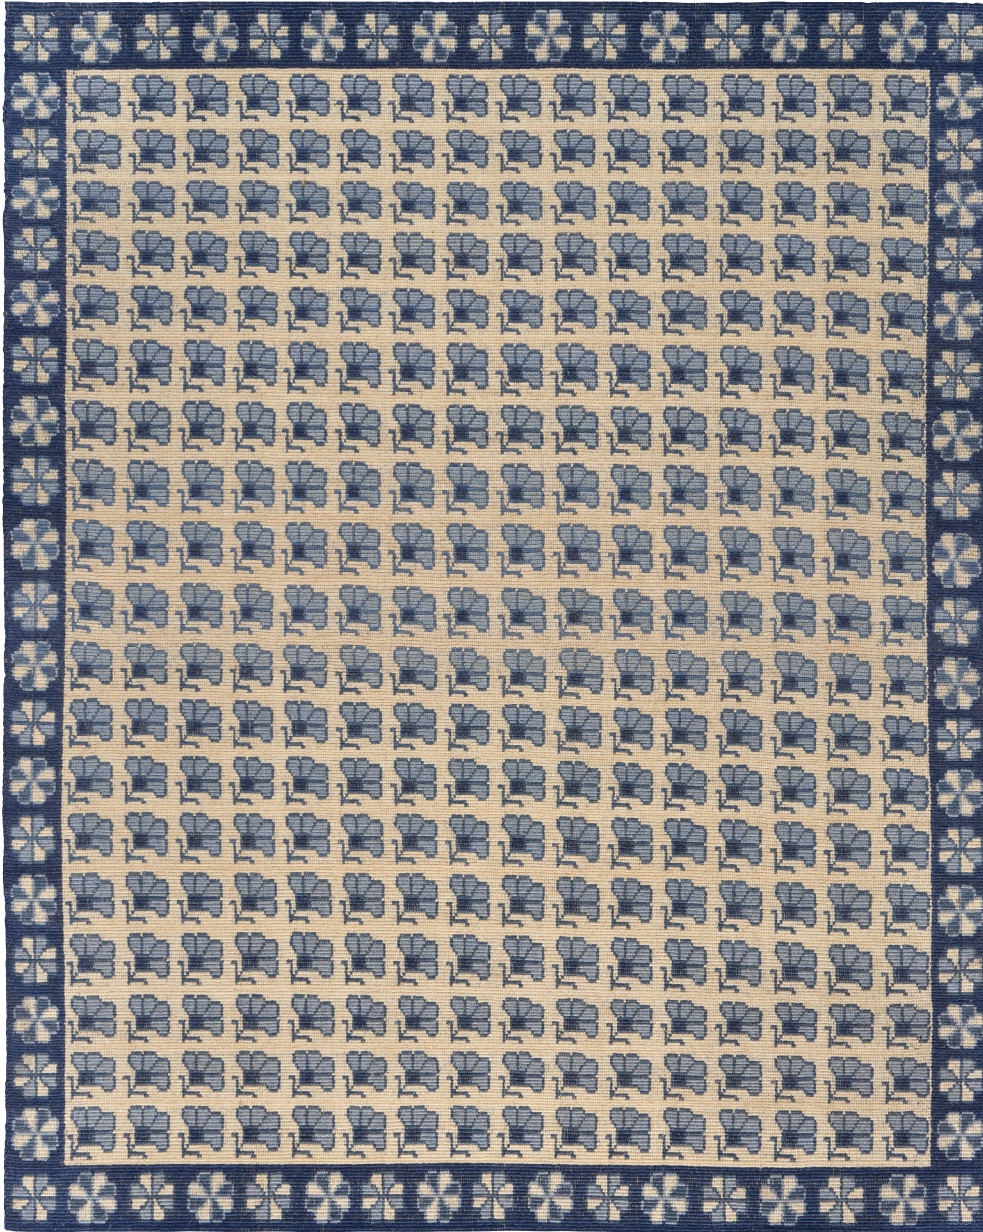

**FULL BLOOM**

093989

**COLOR:** PORCELAIN BLUE **FIBER:** ABACA **GROUP#** 900

ACTUAL 8' X 10' RUG SHOWN

2' X 2' SAMPLE SHOWN

DETAIL SHOWN

DETAIL SHOWN

**ABOUT FULL BLOOM:**

ANTIQUE TEXTILES INSPIRED THE STYLIZED FLORAL GRID THAT FANS ACROSS THE SURFACE OF OUR FULL BLOOM RUG. MADE WITH PETITE LOOPS, THE TIGHT BRAIDED ABACA CONSTRUCTION MAKES FOR AN ORGANIZED LAYOUT WITH A CLEAN REPEAT AND SMALL SCALE THAT LENDS ITSELF TO EASY CUSTOMIZATION.

## FULL BLOOM

093991

**COLOR:** GREEN & LILAC **FIBER:** ABACA **GROUP#** 900

ACTUAL 6' X 9' RUG SHOWN

2' X 2' SAMPLE SHOWN

DETAIL SHOWN

DETAIL SHOWN

### ABOUT FULL BLOOM:

ANTIQUE TEXTILES INSPIRED THE STYLIZED FLORAL GRID THAT FANS ACROSS THE SURFACE OF OUR FULL BLOOM RUG. RANDOMLY PLACED COLORS CREATE SURFACE INTEREST AND MOVEMENT WITHIN THE SMALL SCALE DESIGN, WHILE THE TIGHT BRAIDED ABACA CONSTRUCTION MAKES FOR AN ORGANIZED LAYOUT WITH A CLEAN REPEAT THAT LENDS ITSELF TO EASY CUSTOMIZATION.