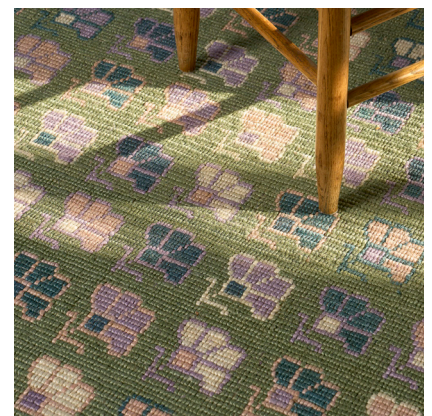

**FULL BLOOM**

093989

**COLOR:** PORCELAIN BLUE **FIBER:** ABACA **GROUP#** 900

ACTUAL 8' X 10' RUG SHOWN

2' X 2' SAMPLE SHOWN

DETAIL SHOWN

DETAIL SHOWN

**ABOUT FULL BLOOM:**

ANTIQUE TEXTILES INSPIRED THE STYLIZED FLORAL GRID THAT FANS ACROSS THE SURFACE OF OUR FULL BLOOM RUG. MADE WITH PETITE LOOPS, THE TIGHT BRAIDED ABACA CONSTRUCTION MAKES FOR AN ORGANIZED LAYOUT WITH A CLEAN REPEAT AND SMALL SCALE THAT LENDS ITSELF TO EASY CUSTOMIZATION.

## FULL BLOOM

093991

**COLOR:** GREEN & LILAC **FIBER:** ABACA **GROUP#** 900

ACTUAL 6' X 9' RUG SHOWN

2' X 2' SAMPLE SHOWN

DETAIL SHOWN

DETAIL SHOWN

### ABOUT FULL BLOOM:

ANTIQUE TEXTILES INSPIRED THE STYLIZED FLORAL GRID THAT FANS ACROSS THE SURFACE OF OUR FULL BLOOM RUG. RANDOMLY PLACED COLORS CREATE SURFACE INTEREST AND MOVEMENT WITHIN THE SMALL SCALE DESIGN, WHILE THE TIGHT BRAIDED ABACA CONSTRUCTION MAKES FOR AN ORGANIZED LAYOUT WITH A CLEAN REPEAT THAT LENDS ITSELF TO EASY CUSTOMIZATION.