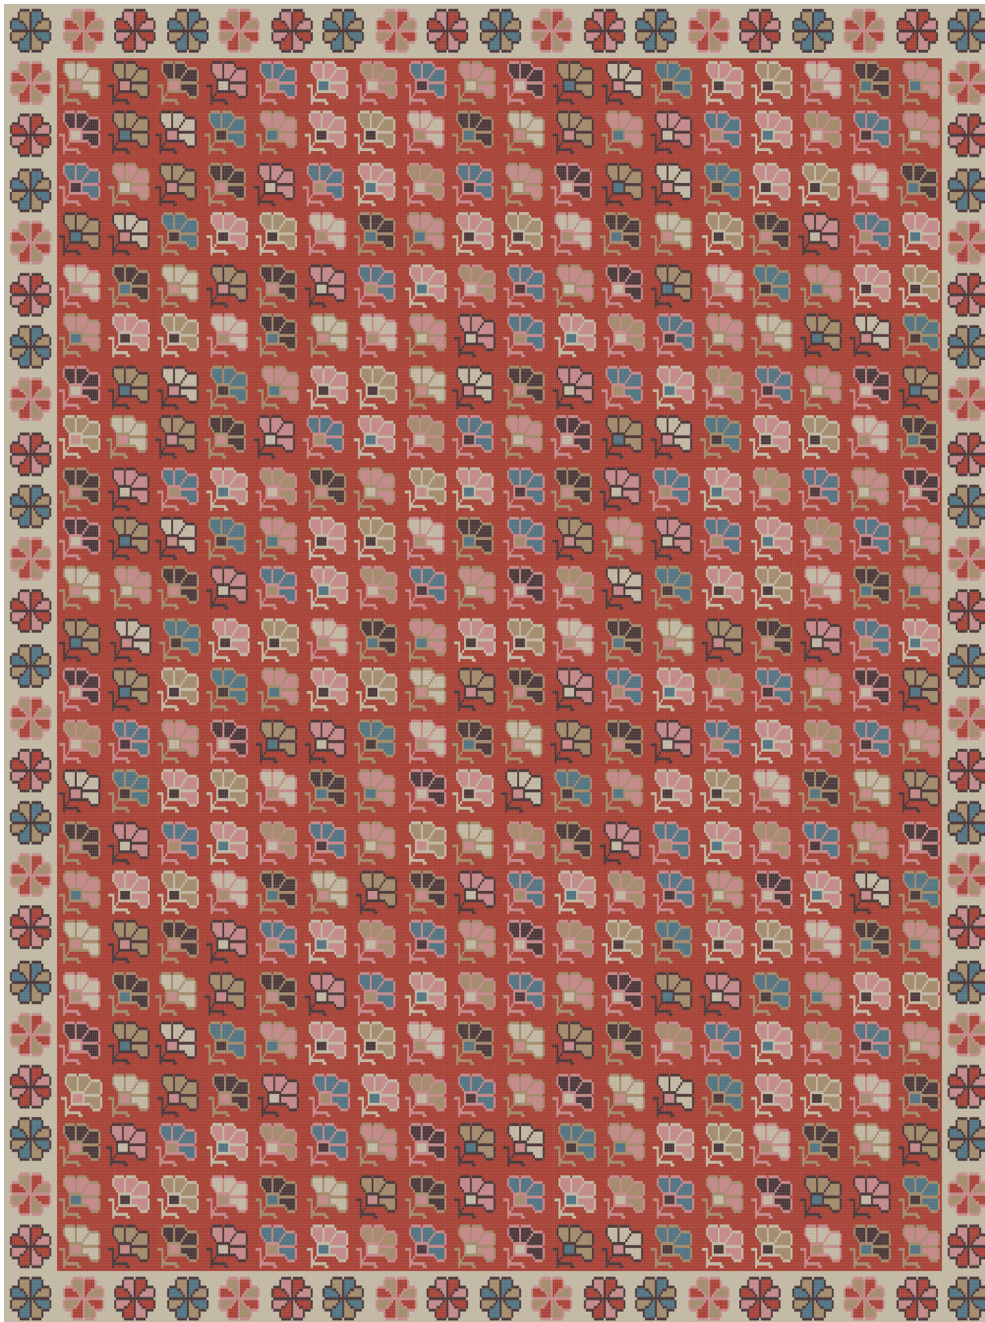

**FULL BLOOM**

093989

**COLOR:** PORCELAIN BLUE **FIBER:** ABACA **GROUP#** 900

ACTUAL 8' X 10' RUG SHOWN

2' X 2' SAMPLE SHOWN

DETAIL SHOWN

DETAIL SHOWN

**ABOUT FULL BLOOM:**

ANTIQUE TEXTILES INSPIRED THE STYLIZED FLORAL GRID THAT FANS ACROSS THE SURFACE OF OUR FULL BLOOM RUG. MADE WITH PETITE LOOPS, THE TIGHT BRAIDED ABACA CONSTRUCTION MAKES FOR AN ORGANIZED LAYOUT WITH A CLEAN REPEAT AND SMALL SCALE THAT LENDS ITSELF TO EASY CUSTOMIZATION.

## FULL BLOOM

093991

**COLOR:** GREEN & LILAC **FIBER:** ABACA **GROUP#** 900

ACTUAL 6' X 9' RUG SHOWN

2' X 2' SAMPLE SHOWN

DETAIL SHOWN

DETAIL SHOWN

## FULL BLOOM

093990

COLOR: GARNET MULTI FIBER: ABACA GROUP# 900

ARTWORK OF 9' X 12' RUG SHOWN

2' X 2' SAMPLE SHOWN

DETAIL SHOWN

DETAIL SHOWN