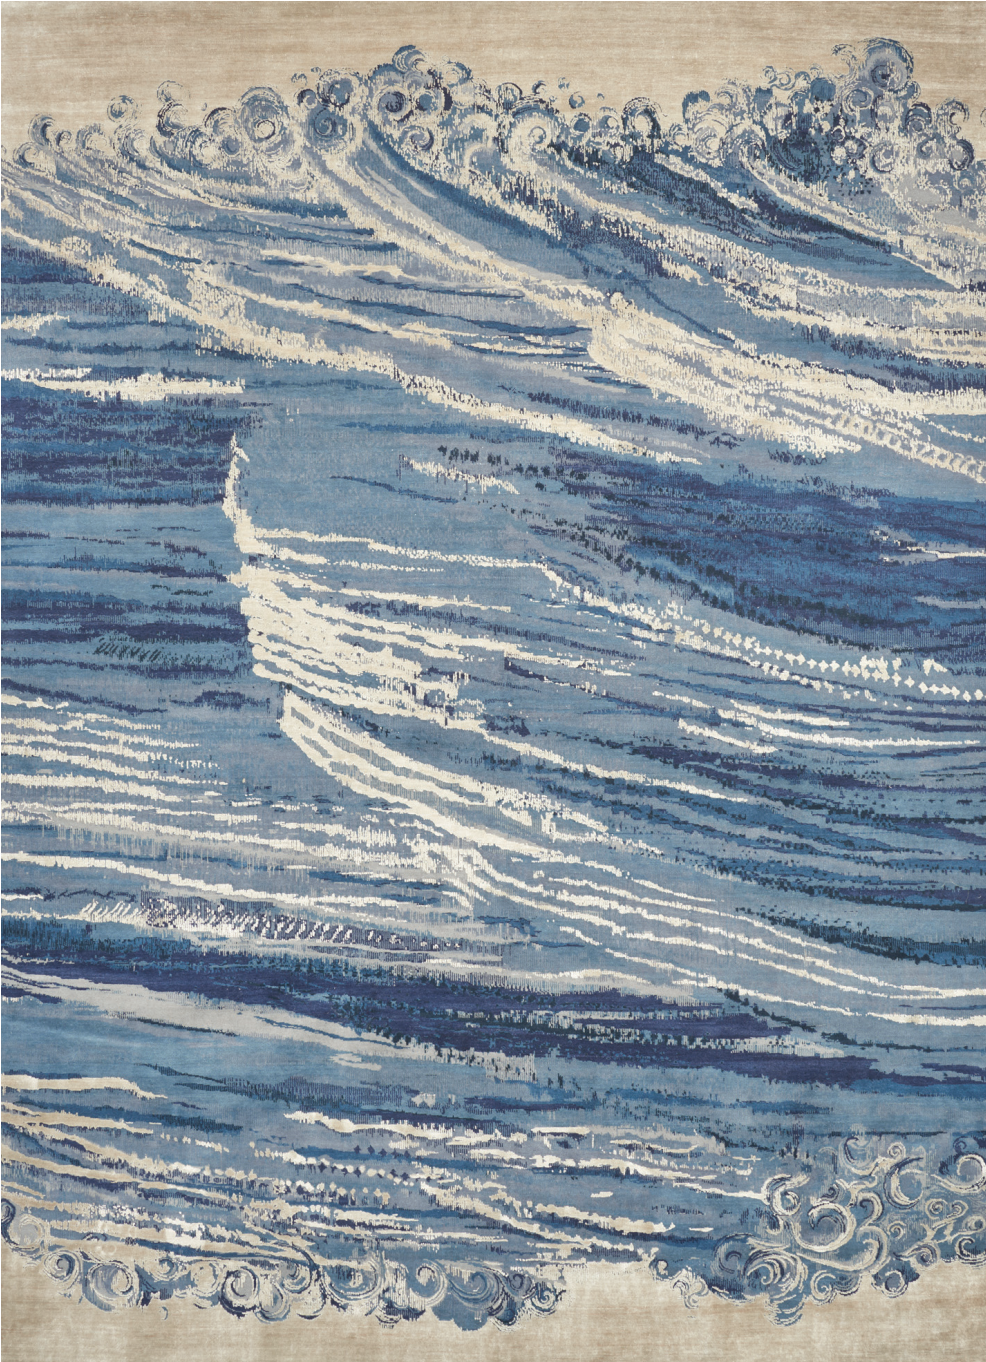

DEBUT

73829 IN STORM
ACTUAL 9' X 12' RUG SHOWN