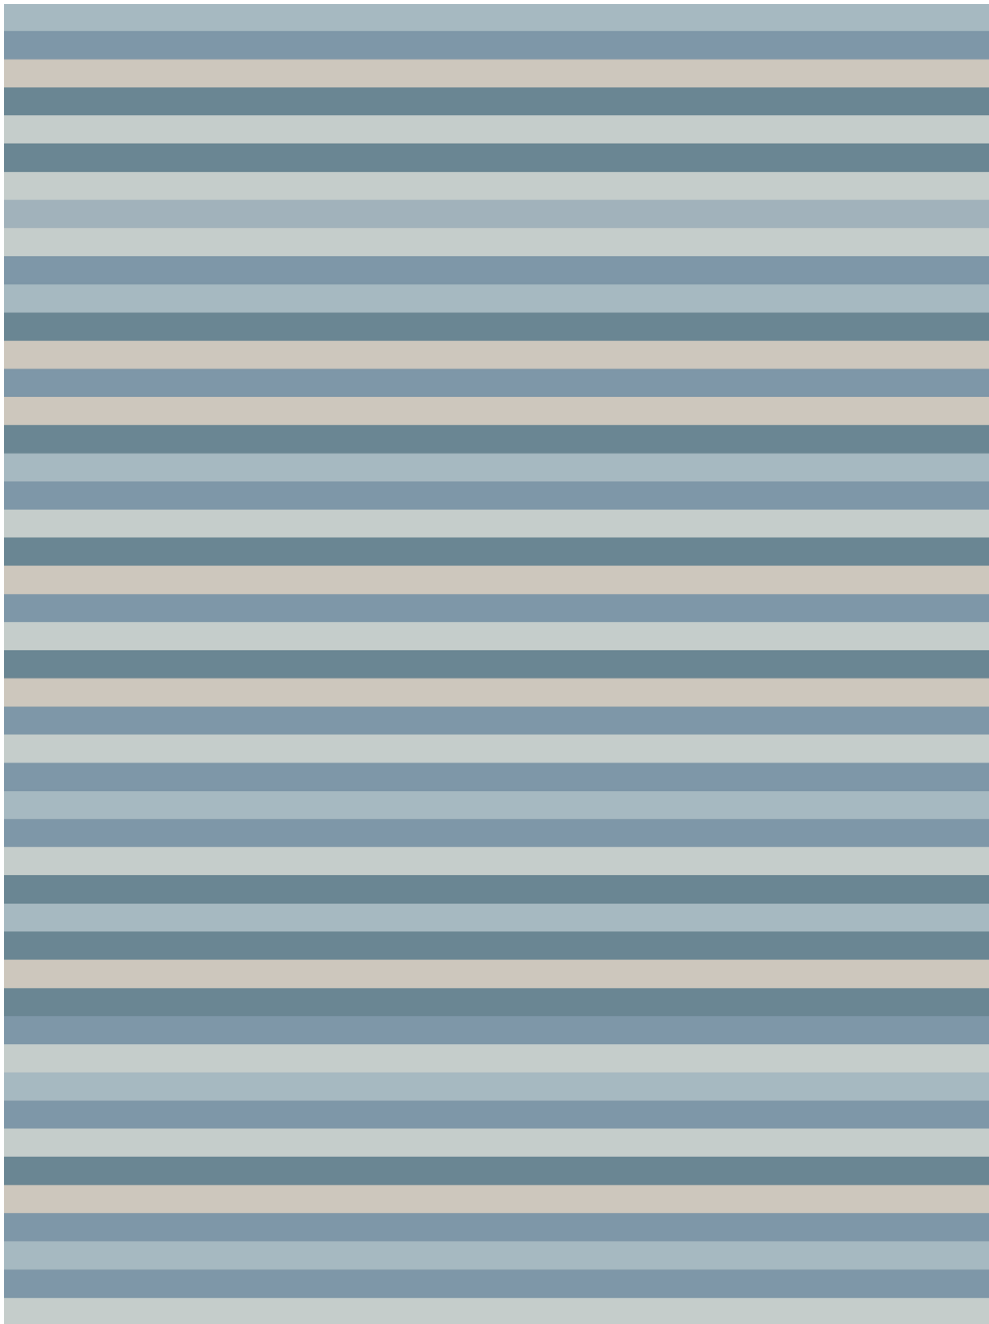

CLYFF

090348

COLOR: SEASIDE **FIBER:** SILK **GROUP#** 1169

ARTWORK FOR 9' X 12' RUG SHOWN

2' X 2' SAMPLE SHOWN

DETAIL SHOWN

DETAIL SHOWN

ABOUT CLYFF: