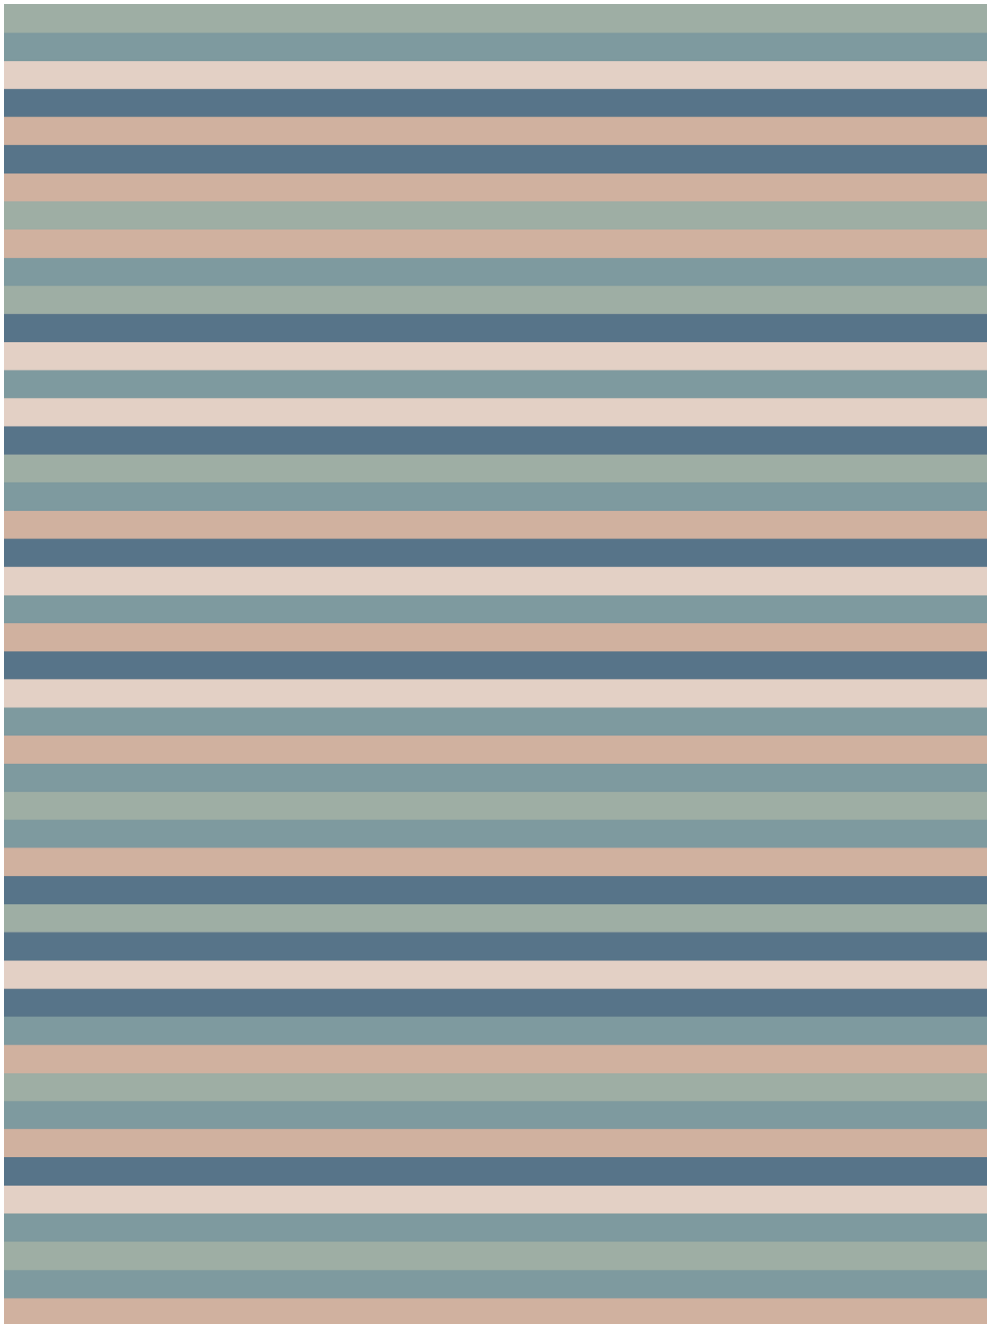

CLYFF

090348

COLOR: SEASIDE **FIBER:** SILK **GROUP#** 1169

ARTWORK FOR 9' X 12' RUG SHOWN

2' X 2' SAMPLE SHOWN

DETAIL SHOWN

DETAIL SHOWN

ABOUT CLYFF:

PATTERSON FLYNN

©2024 PATTERSON FLYNN. ALL RIGHTS RESERVED.

CLYFF

090344

COLOR: WHITE SANDS **FIBER:** LINEN **GROUP#** 1169

ARTWORK FOR 9' X 12' RUG SHOWN

2' X 2' SAMPLE SHOWN

DETAIL SHOWN

DETAIL SHOWN

ABOUT CLYFF:

A TIMELESS AND ROMANTIC IMAGE OF A SIMPLE BEACH COTTAGE ADORNED WITH AN ANTIQUE SILK RUG INSPIRED CLYFF. DONE IN LINEN, THIS FLATWEAVE'S EARTHY STRIPES HAVE A WATERCOLOR EFFECT THAT REFLECTS THE SOFTLY SHIFTING SHADES OF THE BEACH.

PATTERSON FLYNN

©2024 PATTERSON FLYNN. ALL RIGHTS RESERVED.

CLYFF

090346

COLOR: APRICOT **FIBER:** COTTON & LINEN **GROUP#** 1169

ARTWORK FOR 9' X 12' RUG SHOWN

2' X 2' SAMPLE SHOWN

DETAIL SHOWN