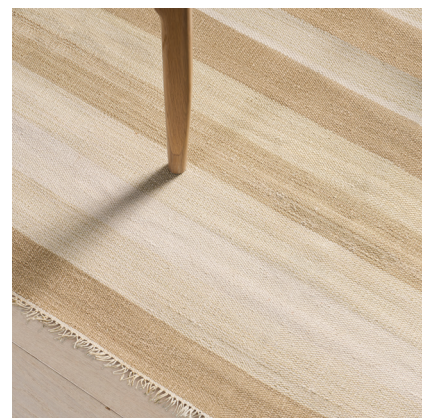

CLYFF

090348

COLOR: SEASIDE **FIBER:** SILK **GROUP#** 1169

ARTWORK FOR 9' X 12' RUG SHOWN

2' X 2' SAMPLE SHOWN

DETAIL SHOWN

DETAIL SHOWN

ABOUT CLYFF:

PATTERSON FLYNN

©2024 PATTERSON FLYNN. ALL RIGHTS RESERVED.

CLYFF

090344

COLOR: WHITE SANDS **FIBER:** LINEN **GROUP#** 1169

ARTWORK FOR 9' X 12' RUG SHOWN

2' X 2' SAMPLE SHOWN

DETAIL SHOWN

DETAIL SHOWN

ABOUT CLYFF:

A TIMELESS AND ROMANTIC IMAGE OF A SIMPLE BEACH COTTAGE ADORNED WITH AN ANTIQUE SILK RUG INSPIRED CLYFF. DONE IN LINEN, THIS FLATWEAVE'S EARTHY STRIPES HAVE A WATERCOLOR EFFECT THAT REFLECTS THE SOFTLY SHIFTING SHADES OF THE BEACH.