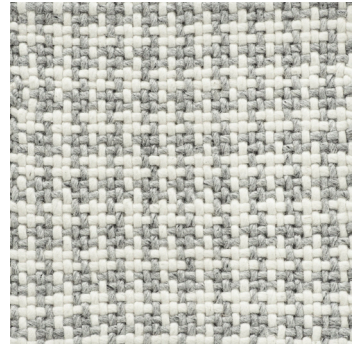

PFM

COLLECTION AT A GLANCE

BASLER
HAND-WOVEN
WOOL, VISCOSE & COTTON
73579

BASLER
HAND-WOVEN
WOOL, VISCOSE & COTTON
73580

BASLER
HAND-WOVEN
WOOL, VISCOSE & COTTON
73582

BASLER
HAND-WOVEN
WOOL, VISCOSE & COTTON
73581

IBARA
HAND-WOVEN
WOOL, VISCOSE & COTTON
73569

IWAMI
HAND-WOVEN
WOOL, VISCOSE & COTTON
73577

IWAMI
HAND-WOVEN
WOOL, VISCOSE & COTTON
73576

KOYA
HAND-WOVEN
WOOL, VISCOSE & COTTON
73565

MATTEO
HAND-WOVEN
WOOL, VISCOSE & COTTON
73567

MAVEN
HAND-WOVEN
WOOL, VISCOSE & COTTON
73571

STOCK SIZES AVAILABLE WITHIN 2 WEEKS
2'6"X10', 6'X9', 8'X10', 9'X12', 10'X14'

BASLER