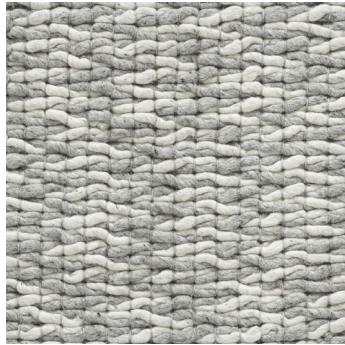

PFM

COLLECTION AT A GLANCE

BASLER
HAND-WOVEN
WOOL, VISCOSE & COTTON
73579

BASLER
HAND-WOVEN
WOOL, VISCOSE & COTTON
73580

BASLER
HAND-WOVEN
WOOL, VISCOSE & COTTON
73582

BASLER
HAND-WOVEN
WOOL, VISCOSE & COTTON
73581

IBARA
HAND-WOVEN
WOOL, VISCOSE & COTTON
73569

IWAMI
HAND-WOVEN
WOOL, VISCOSE & COTTON
73577

IWAMI
HAND-WOVEN
WOOL, VISCOSE & COTTON
73576

KOYA
HAND-WOVEN
WOOL, VISCOSE & COTTON
73565

MATTEO
HAND-WOVEN
WOOL, VISCOSE & COTTON
73567

MAVEN
HAND-WOVEN
WOOL, VISCOSE & COTTON
73571

STOCK SIZES AVAILABLE WITHIN 2 WEEKS
2'6"X10', 6'X9', 8'X10', 9'X12', 10'X14'

BASLER